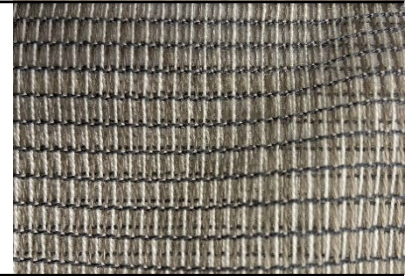

Product Curtain, Corfu 0501, width 290cm

Area Curtain
Manufacturer Creation Baumann
Website www.creationbaumann.com